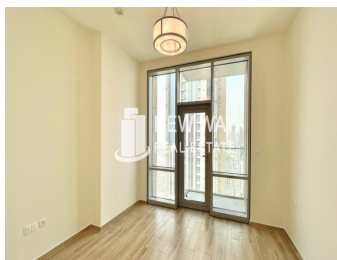

THE ADDRESS SKY VIEW TOWER 1 | DOWNTOWN | TEST

📍 Dubai > downtown dubai

Facts:

Reference No: Ne-t-Ne6348

RERA Permit No: 1187074573

Features:

Agent:

Company: