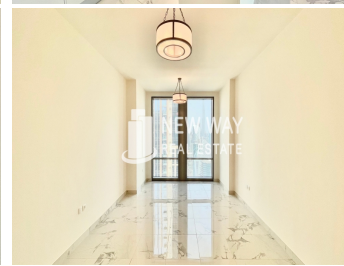

THE ADDRESS SKY VIEW TOWER 1 | DOWNTOWN | TEST

📍 Dubai > downtown dubai

Facts:

Reference No: Ne-t-Ne6348

RERA Permit No: 1187074573

Features:

Agent:

Company: